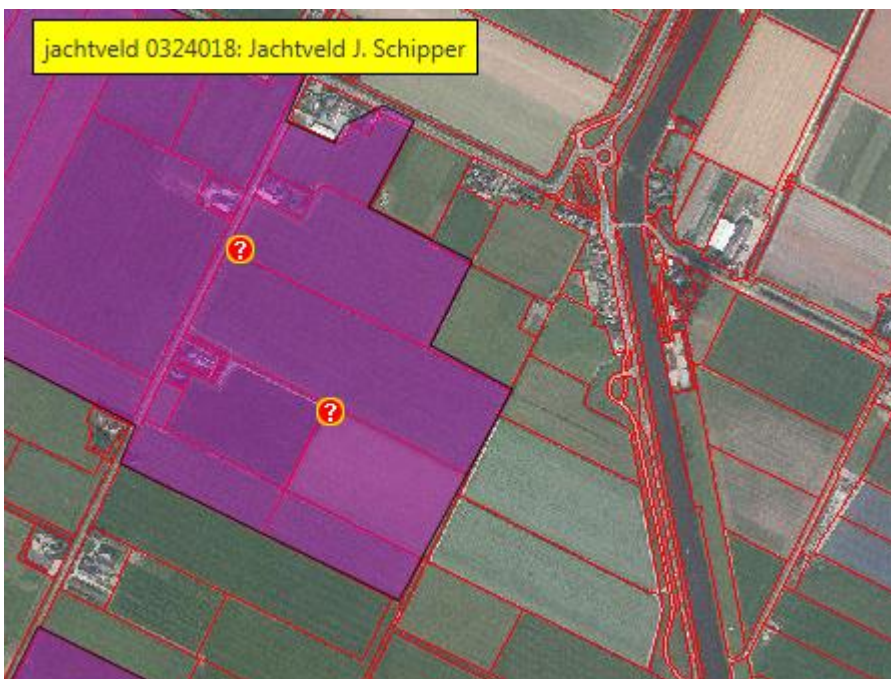

Door op het eerste vraagteken te klikken verschijnt het scherm om de verdere gegevens in te vullen. In dit scherm heeft het eerste vraagteken een volgnummer 1.